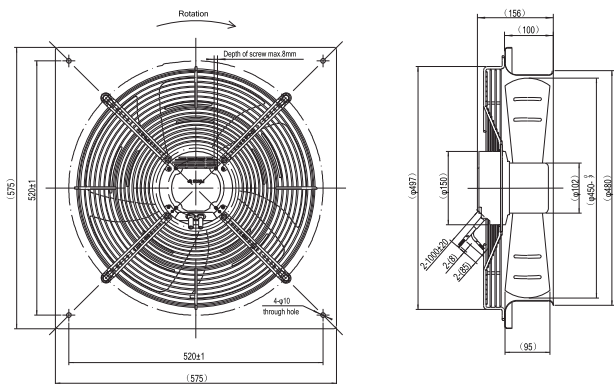

450EC Propeller Fan

S. No.	1	2	3	4	5	6	7	8
Speed [rpm]	1100	980	950	1150	880	780	750	930
Power [W]	140	132	132	143	100	93	93	102

Caryaire Equipments India Pvt. Ltd.

Head Office : B-34, Sector 85, Noida - 201 305, Uttar Pradesh (India)

Tel : +91 9818685552 E-mail : sales@caryaire.com

Mumbai : 207, Blue Rose Industrial Estate, Off Western Express Highway,

Borivali (E), Mumbai - 400 066 Tel : 022 6570 2056/57 E-mail : salesmumbai@caryaire.com

Bangalore : 687, 16th Main, 39th Cross, Jayanagar 4th T Block, Bangalore - 560 041

Tel : 080 2665 2550/1323/1423 Email : salesbangalore@caryaire.com

www.caryaire.com