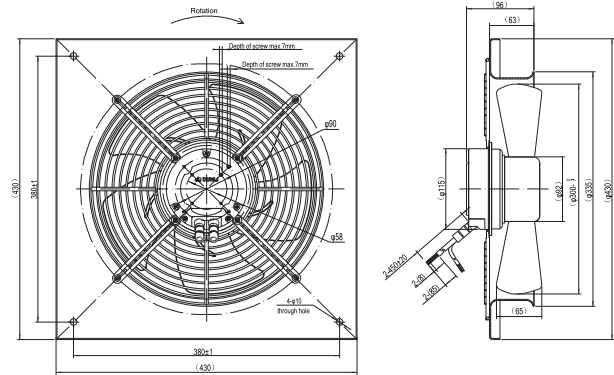

Technical Data

Model	Voltage	Frequency	Protection	Insulation Class	Speed RPM	Power Input Watts	Current Amps	Sound Pressure db(A)	Working Ambient Temp Range	Weight Kgs
CPEC-5D300	230	50	IP-44	B	2150	140	1.05	60	-30 to 60deg C	5
CPEC-5D450	230	50	IP-44	B	1100	140	0.8	54	-30 to 60deg C	9.5

300EC Propeller Fan

S. No.	1	2	3	4	5	6	7	8
Speed [rpm]	2150	1980	2060	2230	1650	1430	1520	1780
Power [W]	140	128	128	139	83	77	77	86