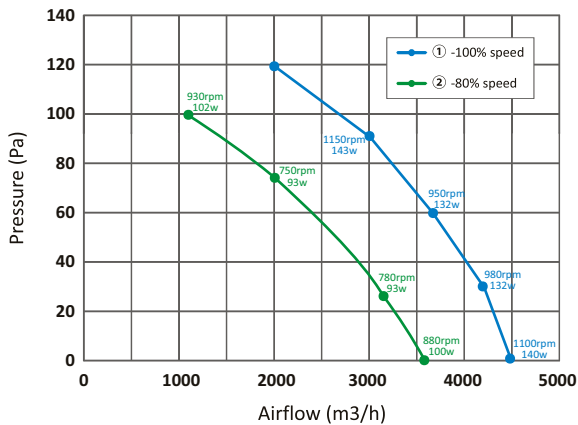

450EC Propeller Fan

S. No.	1	2	3	4	5	6	7	8
Speed [rpm]	1100	980	950	1150	880	780	750	930
Power [W]	140	132	132	143	100	93	93	102

Caryaire Equipments India Pvt. Ltd.

Head Office : B-34, Sector 85, Noida - 201 305, Uttar Pradesh (India)

Tel : +91 9818685552 E-mail : sales@caryaire.com

Mumbai : 207, Blue Rose Industrial Estate, Off Western Express Highway,

Borivali (E), Mumbai - 400 066 Tel : 022 6570 2056/57 E-mail : salesmumbai@caryaire.com

Bangalore : 687, 16th Main, 39th Cross, Jayanagar 4th T Block, Bangalore - 560 041

Tel : 080 2665 2550/1323/1423 Email : salesbangalore@caryaire.com

www.caryaire.com