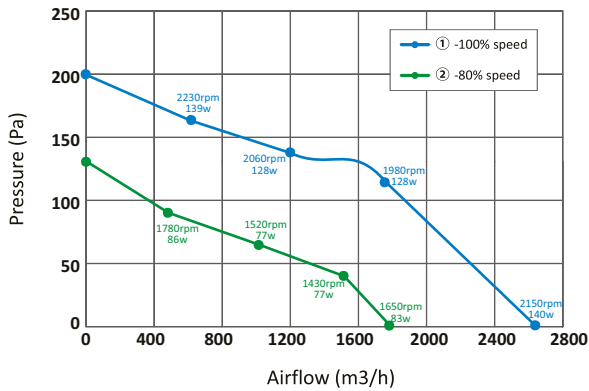

Technical Data

Model	Voltage	Frequency	Protection	Insulation Class	Speed RPM	Power Input Watts	Current Amps	Sound Pressure db(A)	Working Ambient Temp Range	Weight Kgs
CPEC-5D300	230	50	IP-44	B	2150	140	1.05	60	-30 to 60deg C	5
CPEC-5D450	230	50	IP-44	B	1100	140	0.8	54	-30 to 60deg C	9.5

300EC Propeller Fan

S. No.	1	2	3	4	5	6	7	8
Speed [rpm]	2150	1980	2060	2230	1650	1430	1520	1780
Power [W]	140	128	128	139	83	77	77	86